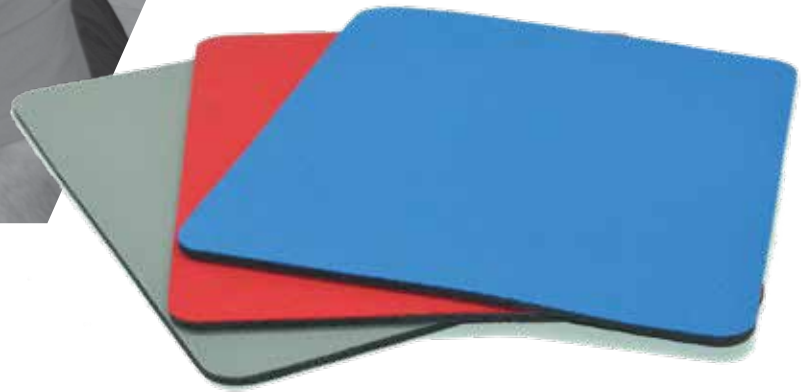

Mouse Pads

Mario Garcia
employed since 1993

Colors:   

- ▶ Impact Absorbent
- ▶ Provides Excellent Traction
- ▶ Cloth surface Provides Maximum Control
- ▶ 9 3/8" by 7 7/8"

Description	NSN
Blue	7045-01-368-4808
Gray	7045-01-368-4809
Red	7045-01-368-4810
Assorted 3 pack (blue, gray, & red)	7045-01-368-4811