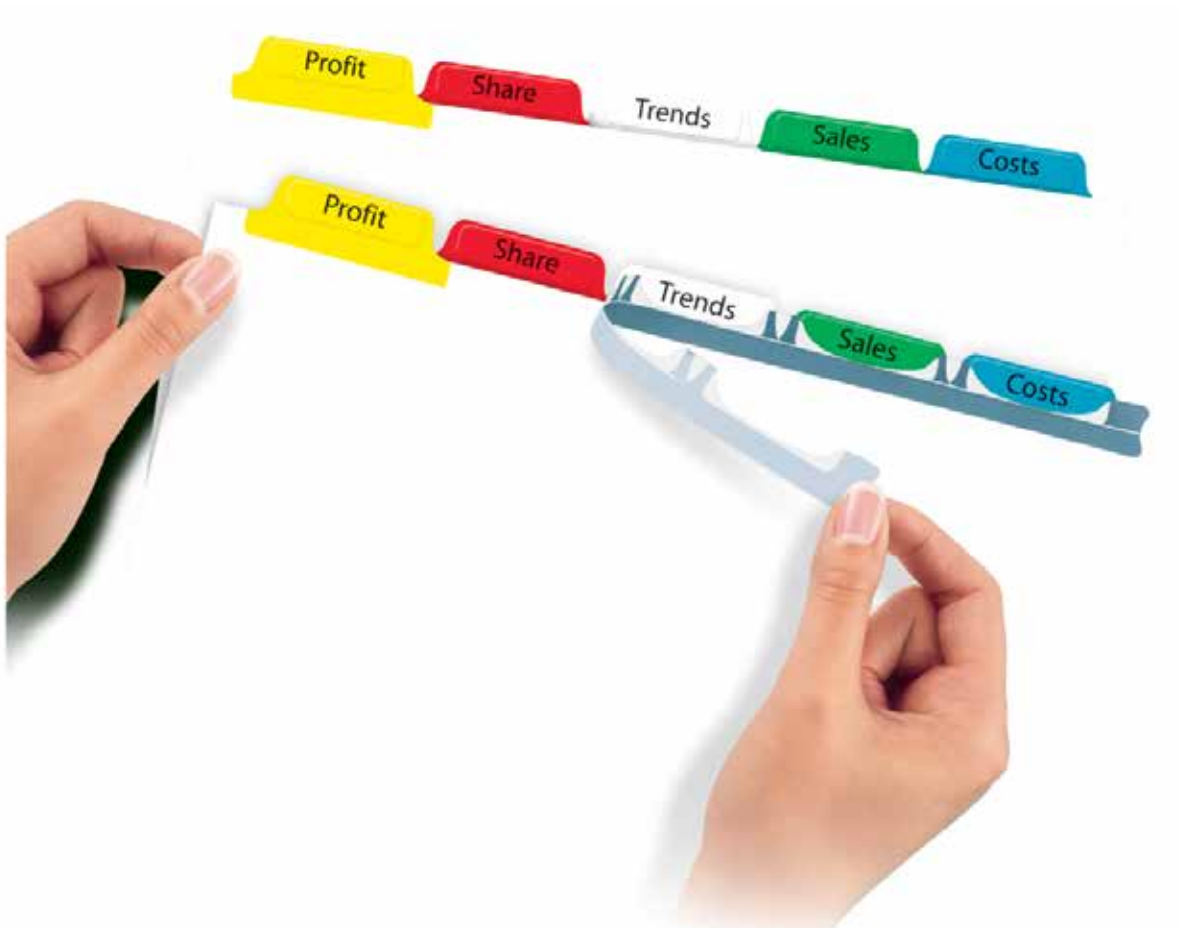

SKILCRAFT™ Index Maker Dividers

Ernest Robles
employed since 2010

- ▶ Professionally printed dividers you create on your own using your inkjet or laser printer
- ▶ Clear labels disappear when applied to dividers
- ▶ Perfectly align tab labels and multiple sets at once with patented Easy Apply™ label strips
- ▶ Ideal for projects requiring more than one set of dividers
- ▶ Made from 100% post-consumer waste material
- ▶ For use with 3 ring binders
- ▶ Label sheet for labeling tabs individually included in all packs

Templates available at avery.com/library.

/ Employ /

/ Educate /

/ Empower /

Set Options

Order Number	Product Description	Color/Type
7530-01-434-4198	5-Tab 1 Set	Multi-Color
7530-01-600-6977	5-Tab 1 Set	White
7530-01-600-6970	8-Tab 1 Set	Multi-Color
7530-01-600-6978	8-Tab 1 Set	White
7530-01-600-6981	5-Tab 5 Set	White
7530-01-600-6982	8-Tab 5 Set	White